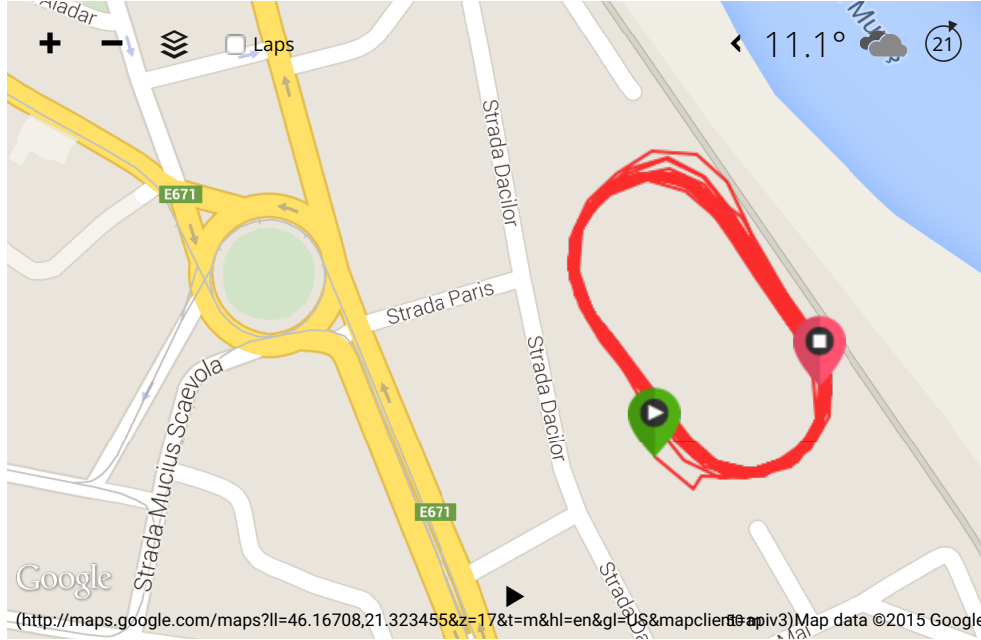

RUNNING ▾ BY ADELA.CRISTEA

(/MODERN/PROFILE/ADELA.CRISTEA) ON TODAY @

7:03 PM

< > Like ♥ 0 ✎ ★ 📁 🔒 ⚙

Gloria, 8 km, 8.04.2015 ✎

Event Type: Uncategorized ▾ Course: -- ▾ Gear: Add

8.00 km  
Distance  
43:45  
Time

Pace

Stats Splits Segments 1

Distance

8.00 km  
Distance

Timing

Pace Speed

43:45

Time