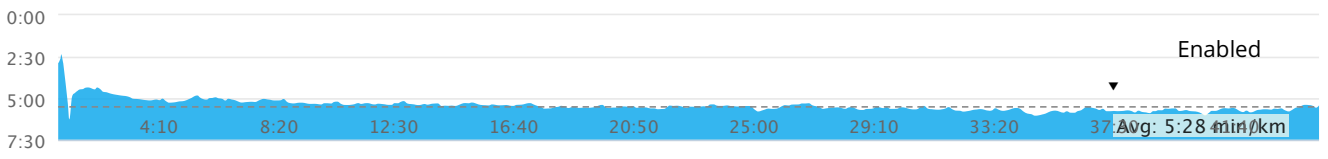

Stats Splits Segments 1

Distance

8.00 km
Distance

Timing

Pace Speed

43:45

Time

Calories

585 C
Calories

43:45

Moving Time

43:45

Elapsed Time